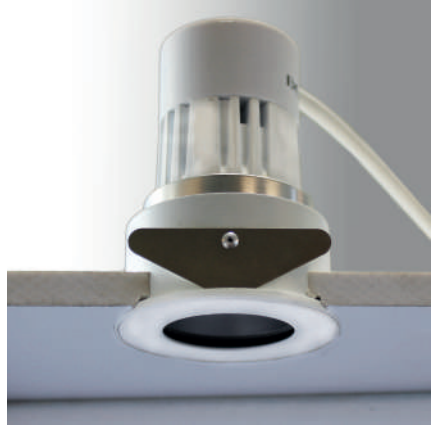

Fire Rated Regressed Fixed Flush-Fit LED Downlights

(t) 01372 888 455 (e) sales@flairlight.co.uk (w) www.flairlight.co.uk

TECHNICAL DATA

Supply: 230Vac
 Safety: ClassII (No Earth Req'd.)
 Ingress Protection: IP44 (Optional IP65 Bezel, with Clear Glass Lens, Part No: 40401.10)
 Fire Rating: 60 Mins. (BS476 Part 21)
 Light Source: 10W LED Light Engine with Integral Dimmable Driver
 Bezel Finish: White (other finishes available)

Part No.	40340.--	40341.--	40342.--	40343.--	40344.--	40345.--	40346.--	40347.--	40348.--	40349.--	40350.--	40351.--	40352.--	40353.--
CCT:	2800K Warm White	4000K Cool White	2800K Warm White	4000K Cool White	2800K 1800K Dim to Warm	2800K 1800K	2800K Warm White	4000K Cool White	2800K Warm White	4000K Cool White	2800K Warm White	4000K Cool White	2800K Warm White	4000K Cool White
Beam Angle:	24°	24°	36°	36°	24°	36°	24°	24°	36°	36°	24°	24°	36°	36°
Luminous Flux:	890Lm	930Lm	890Lm	930Lm	890Lm	890Lm	890Lm	930Lm	890Lm	930Lm	890Lm	930Lm	890Lm	930Lm
Dimming:	Mains Dimmable			Bluetooth Dimmable			ZigBee Dimmable							