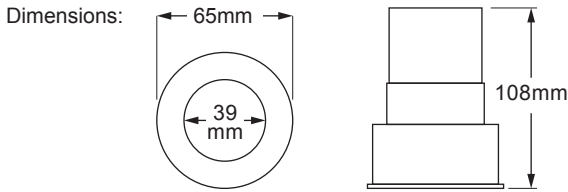

Fire Rated Regressed Fixed Flush-Fit LED Downlights

(t) 01372 888 455 (e) sales@flairlight.co.uk (w) www.flairlight.co.uk

TECHNICAL DATA

Supply: 230Vac
 Safety: ClassII (No Earth Req'd.)
 Ingress Protection: IP44 (Optional IP65 Bezel, with Clear Glass Lens, Part No: 40401.10)
 Fire Rating: 60 Mins. (BS476 Part 21)
 Light Source: 10W LED Light Engine with Integral Dimmable Driver
 Bezel Finish: White (other finishes available)

Part No.	40340.--	40341.--	40342.--	40343.--	40344.--	40345.--	40346.--	40347.--	40348.--	40349.--	40350.--	40351.--	40352.--	40353.--
CCT:	2800K Warm White	4000K Cool White	2800K Warm White	4000K Cool White	2800K 1800K Dim to Warm	2800K 1800K	2800K Warm White	4000K Cool White	2800K Warm White	4000K Cool White	2800K Warm White	4000K Cool White	2800K Warm White	4000K Cool White
Beam Angle:	24°	24°	36°	36°	24°	36°	24°	24°	36°	36°	24°	24°	36°	36°
Luminous Flux:	890Lm	930Lm	890Lm	930Lm	890Lm	890Lm	890Lm	930Lm	890Lm	930Lm	890Lm	930Lm	890Lm	930Lm
Dimming:	Mains Dimmable			Bluetooth Dimmable			ZigBee Dimmable							