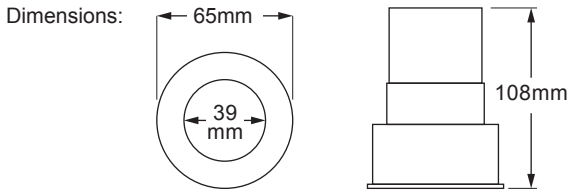

### TECHNICAL DATA

Supply: 230Vac  
 Safety: ClassII (No Earth Reqd.)  
 Ingress Protection: IP44 (Optional IP65 Bezel, with Clear Glass Lens, Part No: 40401.10)  
 Fire Rating: 60 Mins. (BS476 Part 21)  
 Light Source: 10W LED Light Engine with Integral Dimmable Driver  
 Bezel Finish: White (other finishes available)