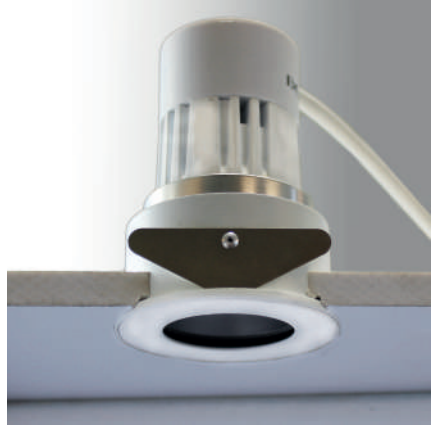

### TECHNICAL DATA

Supply: 230Vac  
 Safety: ClassII (No Earth Reqd.)  
 Ingress Protection: IP44 (Optional IP65 Bezel, with Clear Glass Lens, Part No: 40401.10)  
 Fire Rating: 60 Mins. (BS476 Part 21)  
 Light Source: 10W LED Light Engine with Integral Dimmable Driver  
 Bezel Finish: White (other finishes available)