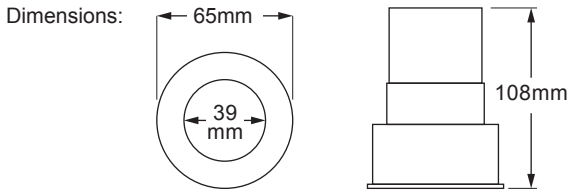

### TECHNICAL DATA

Supply: 230Vac  
 Safety: ClassII (No Earth Req'd.)  
 Ingress Protection: IP44 (Optional IP65 Bezel, with Clear Glass Lens, Part No: 40401.10)  
 Fire Rating: 60 Mins. (BS476 Part 21)  
 Light Source: 10W LED Light Engine with Integral Dimmable Driver  
 Bezel Finish: White (other finishes available)