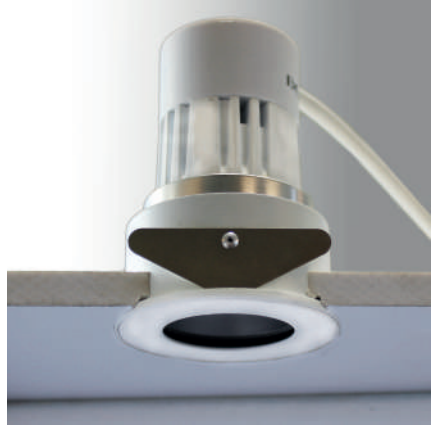

### TECHNICAL DATA

Supply: 230Vac  
 Safety: ClassII (No Earth Req'd.)  
 Ingress Protection: IP44 (Optional IP65 Bezel, with Clear Glass Lens, Part No: 40401.10)  
 Fire Rating: 60 Mins. (BS476 Part 21)  
 Light Source: 10W LED Light Engine with Integral Dimmable Driver  
 Bezel Finish: White (other finishes available)