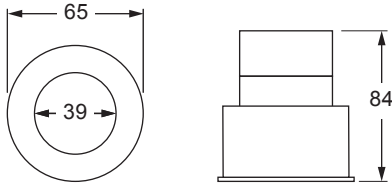

Fire Rated Fixed Flush-Fit LED Downlights

(t) 01372 888 455 (e) sales@flairlight.co.uk (w) www.flairlight.co.uk

TECHNICAL DATA

Supply: 230Vac
 Safety: ClassII (No Earth Req'd.)
 Ingress Protection: IP44 (Optional IP65 Bezel, with Clear Glass Lens, Part No: 40401.10)
 Fire Rating: 60 Mins. (BS476 Part 21)
 Light Source: 10W LED Light Engine with Integral Dimmable Driver
 Bezel Finish: White (other finishes available)

Dimensions:
(in mm)

Part No.	40242--	40243--	40244--	40245--	40246--	40247--	40248--	40249--	40250--	40251--	40252--	40253--	40254--	40255--
CCT:	2800K	4000K	2800K	4000K	2800K	2800K	2800K	4000K	2800K	4000K	2800K	4000K	2800K	4000K
	Warm	Cool	Warm	Cool	1800K	1800K	Warm	Cool	Warm	Cool	Warm	Cool	Warm	Cool
	White	White	White	White	↓ Dim to Warm ↓	White	White	White	White	White	White	White	White	White
Beam Angle:	24°	24°	36°	36°	24°	36°	24°	24°	36°	36°	24°	24°	36°	36°
Luminous Flux:	890Lm	930Lm	890Lm	930Lm	890Lm	890Lm	890Lm	930Lm	890Lm	930Lm	890Lm	930Lm	890Lm	930Lm
Dimming:	Mains Dimmable			Bluetooth Dimmable				ZigBee Dimmable						