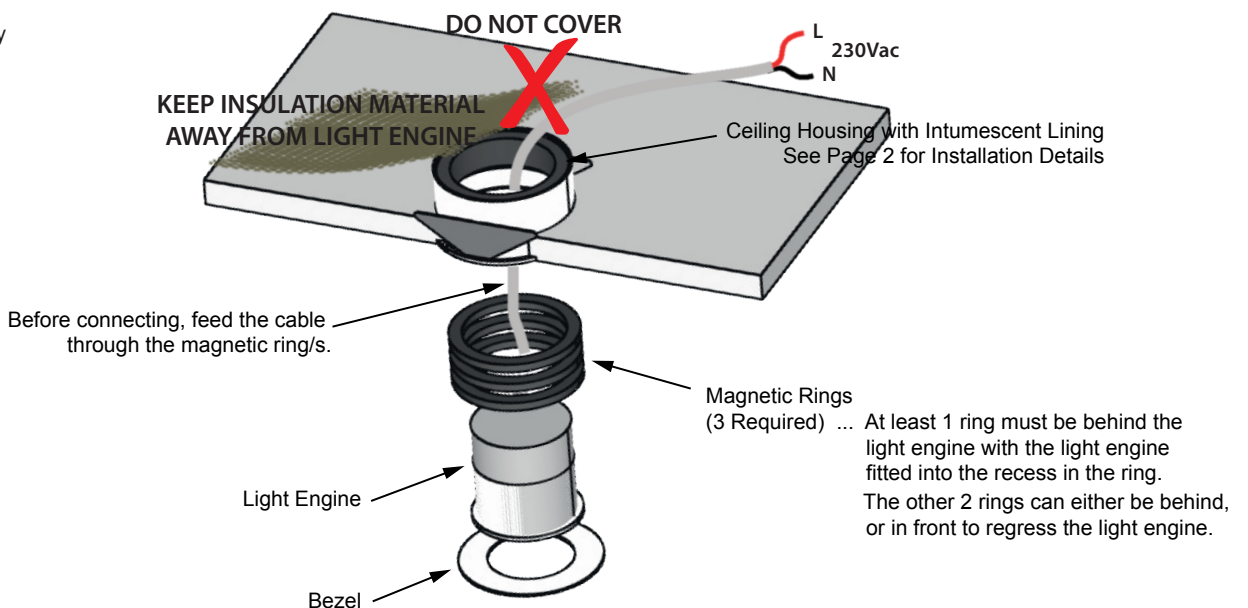

Fire Rated Fixed Flush-Fit LED Downlights

(t) 01372 888 455 (e) sales@flairlight.co.uk (w) www.flairlight.co.uk

TECHNICAL DATA

Supply: 230Vac
 Safety: ClassII (No Earth Req'd.)
 Ingress Protection: IP44 (Optional IP65 Bezel, with Clear Glass Lens, Part No: 40401.10)
 Fire Rating: 60 Mins. (BS476 Part 21)
 Light Source: 10W LED Light Engine with Integral Dimmable Driver
 Bezel Finish: White (other finishes available)

Dimensions:
(in mm)

Part No.	40242--	40243--	40244--	40245--	40246--	40247--	40248--	40249--	40250--	40251--	40252--	40253--	40254--	40255--
CCT:	2800K	4000K	2800K	4000K	2800K	2800K	2800K	4000K	2800K	4000K	2800K	4000K	2800K	4000K
	Warm	Cool	Warm	Cool	1800K	1800K	Warm	Cool	Warm	Cool	Warm	Cool	Warm	Cool
	White	White	White	White	↓ Dim to Warm ↓	White	White	White	White	White	White	White	White	White
Beam Angle:	24°	24°	36°	36°	24°	36°	24°	24°	36°	36°	24°	24°	36°	36°
Luminous Flux:	890Lm	930Lm	890Lm	930Lm	890Lm	890Lm	890Lm	930Lm	890Lm	930Lm	890Lm	930Lm	890Lm	930Lm
Dimming:	Mains Dimmable			Bluetooth Dimmable				ZigBee Dimmable						

INSTALLATION IMPORTANT ... READ PAGE 2 BEFORE STARTING INSTALLATION

Isolate the electrical supply before undertaking any electrical work.

Installation must comply with the current wiring and building regulations.