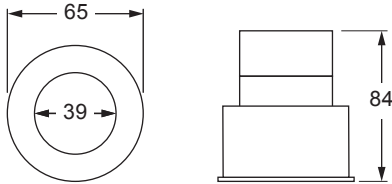

Fire Rated Fixed Flush-Fit LED Downlights

(t) 01372 888 455 (e) sales@flairlight.co.uk (w) www.flairlight.co.uk

TECHNICAL DATA

Supply: 230Vac
 Safety: ClassII (No Earth Req'd.)
 Ingress Protection: IP44 (Optional IP65 Bezel, with Clear Glass Lens, Part No: 40401.10)
 Fire Rating: 60 Mins. (BS476 Part 21)
 Light Source: 10W LED Light Engine with Integral Dimmable Driver
 Bezel Finish: White (other finishes available)

Dimensions:
(in mm)

Part No.	40242.--	40243.--	40244.--	40245.--	40246.--	40247.--	40248.--	40249.--	40250.--	40251.--	40252.--	40253.--	40254.--	40255.--
CCT:	2800K	4000K	2800K	4000K	2800K	2800K	2800K	4000K	2800K	4000K	2800K	4000K	2800K	4000K
	Warm	Cool	Warm	Cool	1800K	1800K	Warm	Cool	Warm	Cool	Warm	Cool	Warm	Cool
	White	White	White	White	↓ Dim to Warm ↓	White	White	White	White	White	White	White	White	White
Beam Angle:	24°	24°	36°	36°	24°	36°	24°	24°	36°	36°	24°	24°	36°	36°
Luminous Flux:	890Lm	930Lm	890Lm	930Lm	890Lm	890Lm	890Lm	930Lm	890Lm	930Lm	890Lm	930Lm	890Lm	930Lm
Dimming:	Mains Dimmable				Bluetooth Dimmable				ZigBee Dimmable					