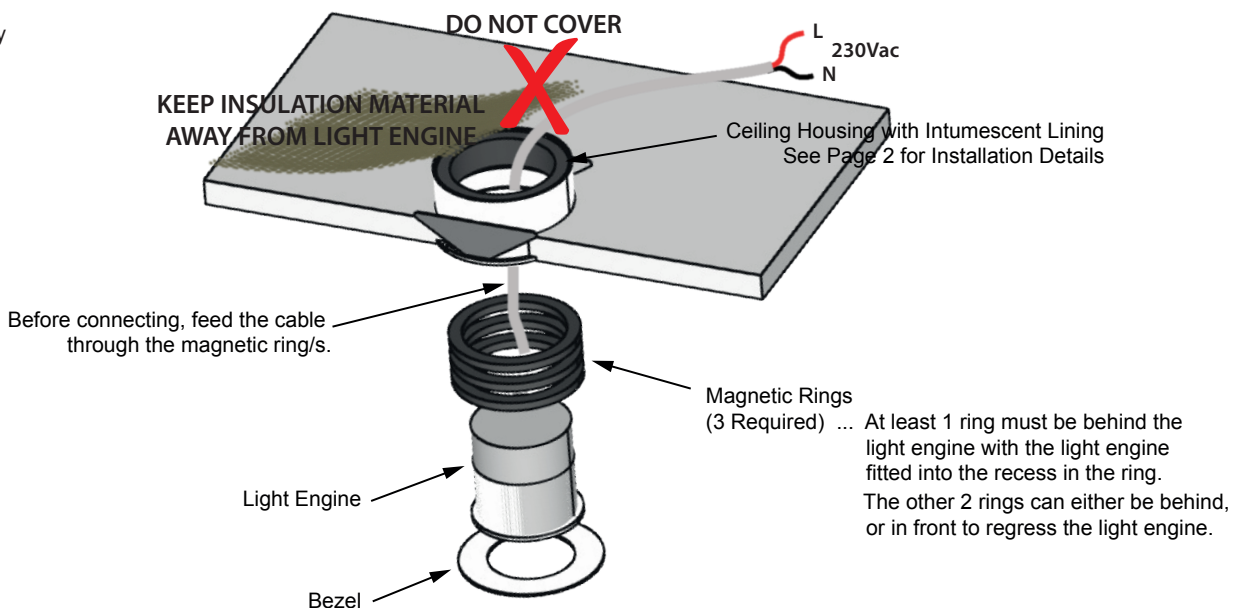

Fire Rated Fixed Flush-Fit LED Downlights

(t) 01372 888 455 (e) sales@flairlight.co.uk (w) www.flairlight.co.uk

TECHNICAL DATA

Supply: 230Vac
 Safety: ClassII (No Earth Req'd.)
 Ingress Protection: IP44 (Optional IP65 Bezel, with Clear Glass Lens, Part No: 40401.10)
 Fire Rating: 60 Mins. (BS476 Part 21)
 Light Source: 10W LED Light Engine with Integral Dimmable Driver
 Bezel Finish: White (other finishes available)

Dimensions:
(in mm)

Part No.	40242.--	40243.--	40244.--	40245.--	40246.--	40247.--	40248.--	40249.--	40250.--	40251.--	40252.--	40253.--	40254.--	40255.--
CCT:	2800K	4000K	2800K	4000K	2800K	2800K	2800K	4000K	2800K	4000K	2800K	4000K	2800K	4000K
	Warm	Cool	Warm	Cool	1800K	1800K	Warm	Cool	Warm	Cool	Warm	Cool	Warm	Cool
	White	White	White	White	↓ Dim to Warm ↓	White	White	White	White	White	White	White	White	White
Beam Angle:	24°	24°	36°	36°	24°	36°	24°	24°	36°	36°	24°	24°	36°	36°
Luminous Flux:	890Lm	930Lm	890Lm	930Lm	890Lm	890Lm	890Lm	930Lm	890Lm	930Lm	890Lm	930Lm	890Lm	930Lm
Dimming:	Mains Dimmable				Bluetooth Dimmable				ZigBee Dimmable					

INSTALLATION IMPORTANT ... READ PAGE 2 BEFORE STARTING INSTALLATION

Isolate the electrical supply before undertaking any electrical work.

Installation must comply with the current wiring and building regulations.