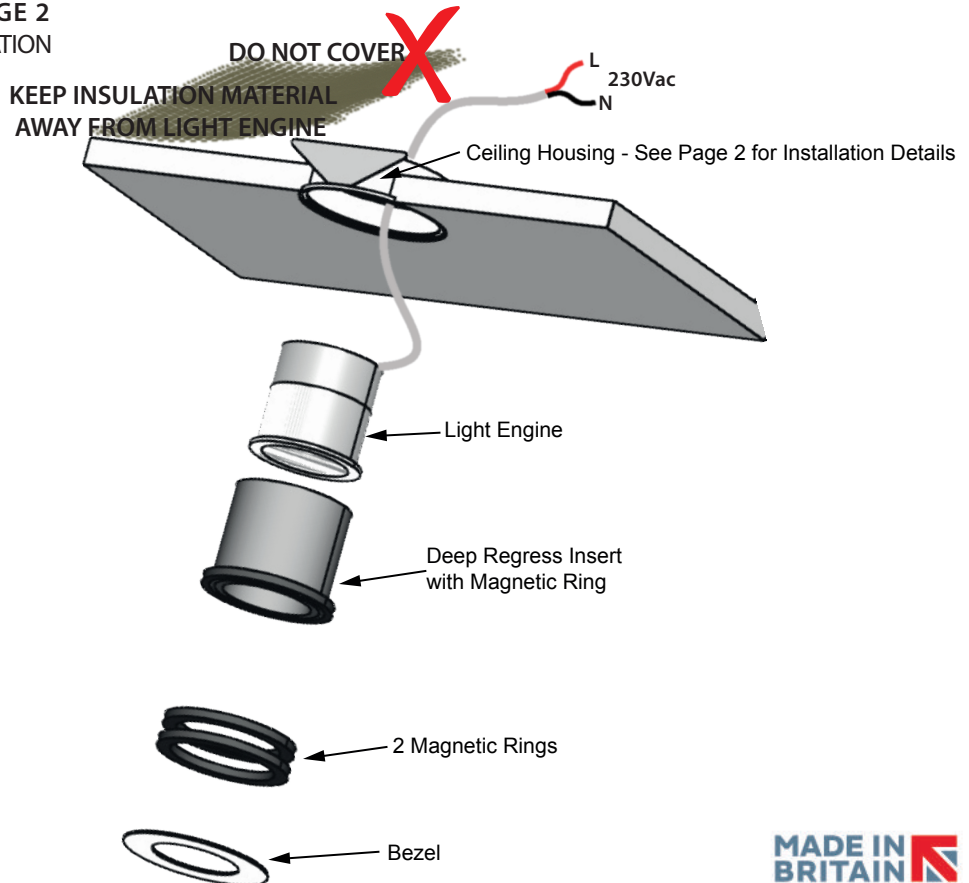

Regressed Fixed Flush-Fit LED Downlights

(t) 01372 888 455 (e) sales@flairlight.co.uk (w) www.flairlight.co.uk

TECHNICAL DATA

Supply: 230Vac

Electrical Safety: Class II (No Earth Req.)

Ingress Protection: IP44 (Optional IP65 Bezel, with Clear Glass Lens, Part No: 40401.10)

Light Source: 10W COB LED Light Engine with Integral Dimmable Driver

Bezel Finish: White (other finishes available)

Part No.	40214.--	40215.--	40216.--	40217.--	40218.--	40219.--	40220.--	40221.--	40222.--	40223.--	40224.--	40225.--	40226.--	40227.--
CCT:	2800K	4000K	2800K	4000K	2800K	2800K	2800K	40000K	2800K	4000K	2800K	40000K	2800K	4000K
	Warm	Cool	Warm	Cool	1800K	1800K	Warm	Cool	Warm	Cool	Warm	Cool	Warm	Cool
	White	White	White	White	↓ Dim to Warm ↓	White	White	White	White	White	White	White	White	White
Beam Angle:	24°	24°	36°	36°	24°	36°	24°	24°	36°	36°	24°	24°	36°	36°
Luminous Flux:	890Lm	930Lm	890Lm	930Lm	890Lm	890Lm	890Lm	930Lm	890Lm	930Lm	890Lm	930Lm	890Lm	930Lm
Dimming:	Mains Dimmable				Bluetooth Dimmable				ZigBee Dimmable					

INSTALLATION IMPORTANT ... READ PAGE 2 BEFORE STARTING INSTALLATION

Isolate the electrical supply before undertaking any electrical work.

Installation must comply with the current wiring and building regulations.

Drawing for illustrative purposes only, not exact representation of the product.