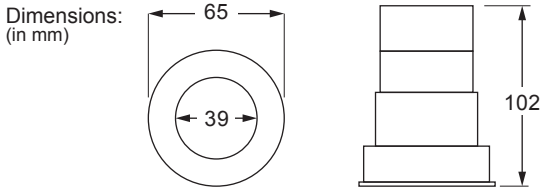

Regressed Fixed Flush-Fit LED Downlights

(t) 01372 888 455 (e) sales@flairlight.co.uk (w) www.flairlight.co.uk

TECHNICAL DATA

Supply: 230Vac

Electrical Safety: Class II (No Earth Req.)

Ingress Protection: IP44 (Optional IP65 Bezel, with Clear Glass Lens, Part No: 40401.10)

Light Source: 10W COB LED Light Engine with Integral Dimmable Driver

Bezel Finish: White (other finishes available)

Part No.	40214.--	40215.--	40216.--	40217.--	40218.--	40219.--	40220.--	40221.--	40222.--	40223.--	40224.--	40225.--	40226.--	40227.--
CCT:	2800K	4000K	2800K	4000K	2800K	2800K	2800K	40000K	2800K	4000K	2800K	40000K	2800K	4000K
	Warm	Cool	Warm	Cool	1800K	1800K	Warm	Cool	Warm	Cool	Warm	Cool	Warm	Cool
	White	White	White	White	↓ Dim to Warm ↓	White	White	White	White	White	White	White	White	White
Beam Angle:	24°	24°	36°	36°	24°	36°	24°	24°	36°	36°	24°	24°	36°	36°
Luminous Flux:	890Lm	930Lm	890Lm	930Lm	890Lm	890Lm	890Lm	930Lm	890Lm	930Lm	890Lm	930Lm	890Lm	930Lm
Dimming:	Mains Dimmable				Bluetooth Dimmable				ZigBee Dimmable					

Drawing for illustrative purposes only, not exact representation of the product.