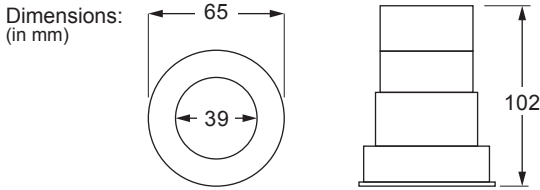

Regressed Fixed Flush-Fit LED Downlights

(t) 01372 888 455 (e) sales@flairlight.co.uk (w) www.flairlight.co.uk

TECHNICAL DATA

Supply: 230Vac

Electrical Safety: Class II (No Earth Req.)

Ingress Protection: IP44 (Optional IP65 Bezel, with Clear Glass Lens, Part No: 40401.10)

Light Source: 10W COB LED Light Engine with Integral Dimmable Driver

Bezel Finish: White (other finishes available)

Part No.	40214.--	40215.--	40216.--	40217.--	40218.--	40219.--	40220.--	40221.--	40222.--	40223.--	40224.--	40225.--	40226.--	40227.--
CCT:	2800K	4000K	2800K	4000K	2800K	2800K	2800K	40000K	2800K	4000K	2800K	40000K	2800K	4000K
	Warm	Cool	Warm	Cool	2800K	1800K	Warm	Cool	Warm	Cool	Warm	Cool	Warm	Cool
	White	White	White	White	↓ Dim to Warm ↓		White	White	White	White	White	White	White	White
Beam Angle:	24°	24°	36°	36°	24°	36°	24°	24°	36°	36°	24°	24°	36°	36°
Luminous Flux:	890Lm	930Lm	890Lm	930Lm	890Lm	890Lm	890Lm	930Lm	890Lm	930Lm	890Lm	930Lm	890Lm	930Lm
Dimming:	Mains Dimmable				Bluetooth Dimmable				ZigBee Dimmable					

INSTALLATION ..... IMPORTANT ... READ PAGE 2 BEFORE STARTING INSTALLATION

Isolate the electrical supply before undertaking any electrical work.

Installation must comply with the current wiring and building regulations.