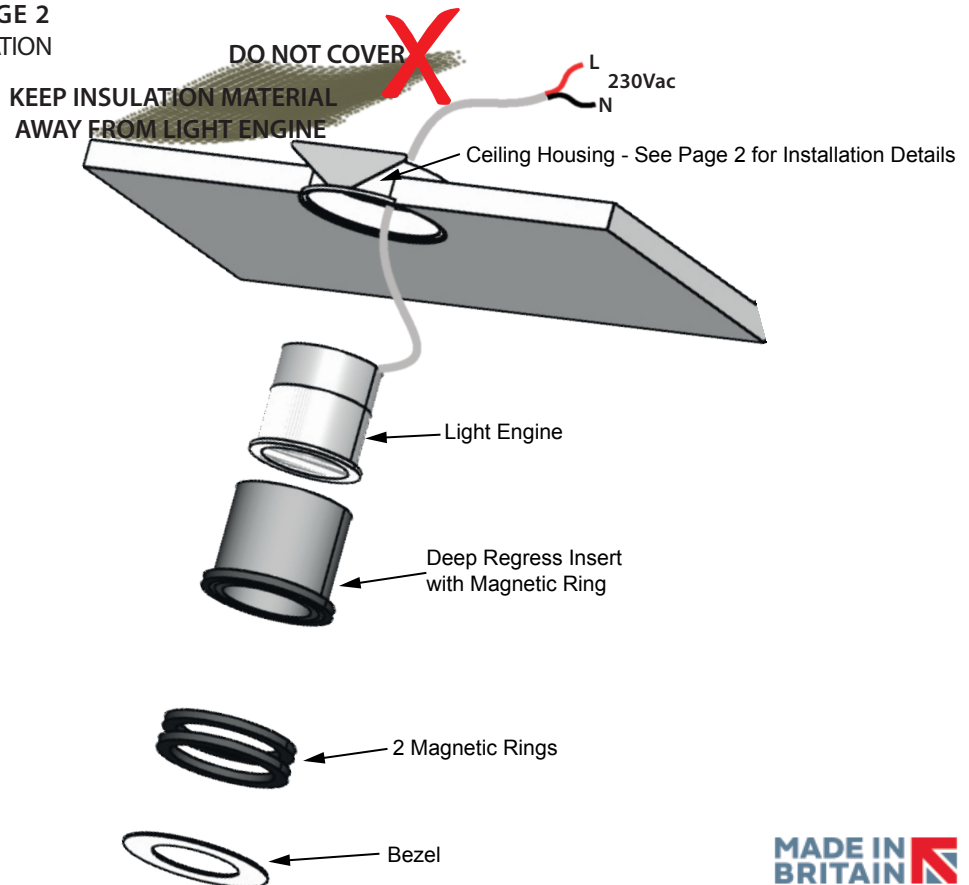

Regressed Fixed Flush-Fit LED Downlights

(t) 01372 888 455 (e) sales@flairlight.co.uk (w) www.flairlight.co.uk

TECHNICAL DATA

Supply: 230Vac

Electrical Safety: Class II (No Earth Req.)

Ingress Protection: IP44 (Optional IP65 Bezel, with Clear Glass Lens, Part No: 40401.10)

Light Source: 10W COB LED Light Engine with Integral Dimmable Driver

Bezel Finish: White (other finishes available)

| Part No. | 40214.-- | 40215.-- | 40216.-- | 40217.-- | 40218.-- | 40219.-- | 40220.-- | 40221.-- | 40222.-- | 40223.-- | 40224.-- | 40225.-- | 40226.-- | 40227.-- |
|----------------|----------------|----------|----------|----------|--------------------|----------|----------|----------|-----------------|----------|----------|----------|----------|----------|
| CCT: | 2800K | 4000K | 2800K | 4000K | 2800K | 2800K | 2800K | 40000K | 2800K | 4000K | 2800K | 40000K | 2800K | 4000K |
| | Warm | Cool | Warm | Cool | 2800K | 1800K | Warm | Cool | Warm | Cool | Warm | Cool | Warm | Cool |
| | White | White | White | White | ↓ Dim to Warm ↓ | | White | White | White | White | White | White | White | White |
| Beam Angle: | 24° | 24° | 36° | 36° | 24° | 36° | 24° | 24° | 36° | 36° | 24° | 24° | 36° | 36° |
| Luminous Flux: | 890Lm | 930Lm | 890Lm | 930Lm | 890Lm | 890Lm | 890Lm | 930Lm | 890Lm | 930Lm | 890Lm | 930Lm | 890Lm | 930Lm |
| Dimming: | Mains Dimmable | | | | Bluetooth Dimmable | | | | ZigBee Dimmable | | | | | |

INSTALLATION IMPORTANT ... READ PAGE 2 BEFORE STARTING INSTALLATION

Isolate the electrical supply before undertaking any electrical work.

Installation must comply with the current wiring and building regulations.

Drawing for illustrative purposes only, not exact representation of the product.