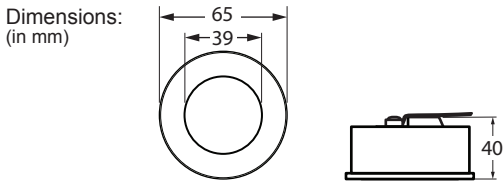

### TECHNICAL DATA

Supply: 230Vac 6.5W  
 Electrical Safety: ClassII (No Earth Reqd.)  
 Ingress Protection: IP44 (Optional IP65 Bezel, with Clear Glass Lens, Part No: 40401.10)  
 Fire Rating: 60 Mins. (BS476 Part 21)  
 Light Source: 6W COB LED  
 Bezel Finish: White (other finishes available)