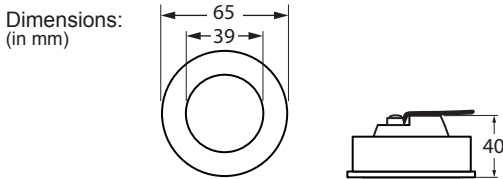

Fixed Low Profile Flush-Fit LED Downlights

(t) 01372 888 455 (e) sales@flairlight.co.uk (w) www.flairlight.co.uk

TECHNICAL DATA

Supply: 230Vac 6.5W
 Electrical Safety: ClassII (No Earth Reqd.)
 Ingress Protection: IP44 (Optional IP65 Bezel, with Clear Glass Lens, Part No: 40401.10)
 Light Source: 6W COB LED
 Bezel Finish: White (other finishes available)

Part No.	40160.--	40161.--	40162.--	40163.--
CCT:	2800K Warm White	4000K Cool White	2800K Warm White	4000K Cool White
Beam Angle:	36°	36°	36°	36°
Luminous Flux:	600Lm	630Lm	600Lm	630Lm
L.E.D. Driver:	Mains Dimmable		DALI Dimmable ... For other dimming options contact Flairlight	