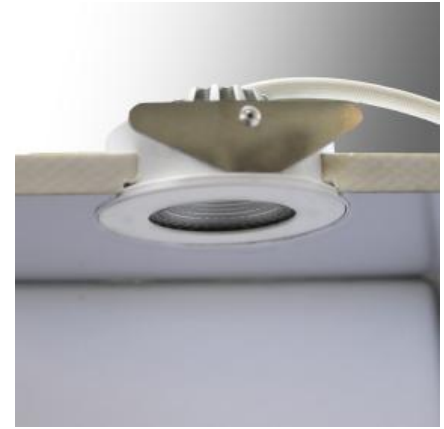

Fixed Low Profile Flush-Fit LED Downlights

(t) 01372 888 455 (e) sales@flairlight.co.uk (w) www.flairlight.co.uk

TECHNICAL DATA

Supply: 230Vac 6.5W
 Electrical Safety: ClassII (No Earth Reqd.)
 Ingress Protection: IP44 (Optional IP65 Bezel, with Clear Glass Lens, Part No: 40401.10)
 Light Source: 6W COB LED
 Bezel Finish: White (other finishes available)

Part No.	40160.--	40161.--	40162.--	40163.--
CCT:	2800K Warm White	4000K Cool White	2800K Warm White	4000K Cool White
Beam Angle:	36°	36°	36°	36°
Luminous Flux:	600Lm	630Lm	600Lm	630Lm
L.E.D. Driver:	Mains Dimmable		DALI Dimmable ... For other dimming options contact Flairlight	