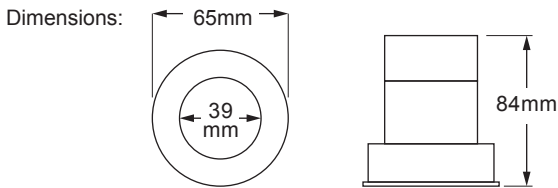

### TECHNICAL DATA

Supply: 230Vac  
 Electrical Safety: ClassII (No Earth Req'd.)  
 Ingress Protection: IP44 (Optional IP65 Bezel, with Clear Glass Lens, Part No: 40401.10)  
 Light Source: 10W LED Light Engine with Integral Dimmable Driver  
 Bezel Finish: White (other finishes available)