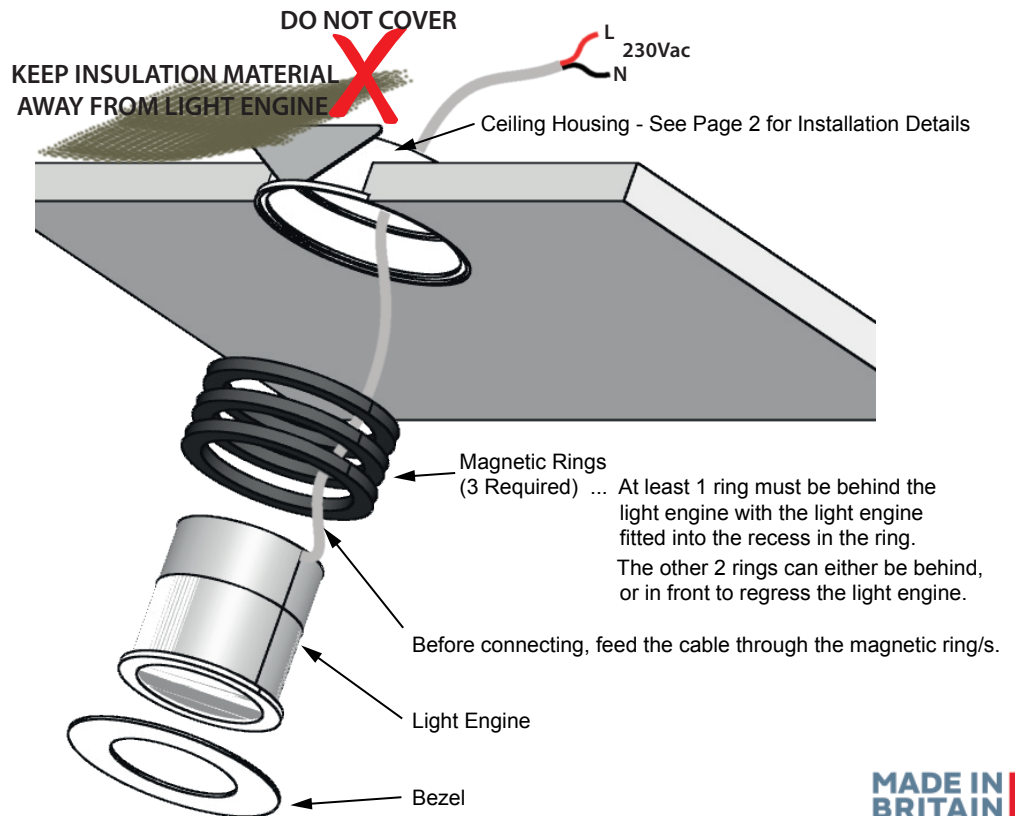

Drawing for illustrative purposes only, not an exact image of actual product.