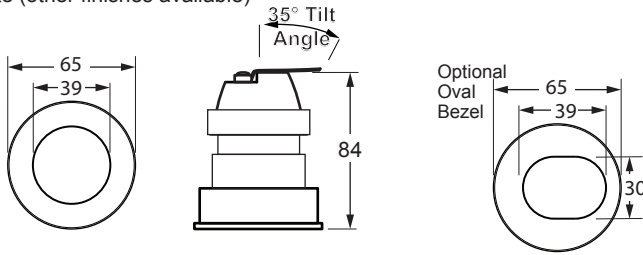

### TECHNICAL DATA

Supply: 230Vac 6.5W

Electrical Safety: ClassII (No Earth Reqd.)

Ingress Protection: IP44 (Optional IP65 Bezel, with Clear Glass Lens, Part No: 40401.10)

Light Source: 6W COB LED

Bezel Finish: White (other finishes available)

Dimensions: (in mm)

Part No. 40168.-- 40169.-- 40170.-- 40171.--

CCT:	2800K	4000K	2800K	4000K
	Warm	Cool	Warm	Cool
	White	White	White	White

Beam Angle:	36°	36°	36°	36°
-------------	-----	-----	-----	-----